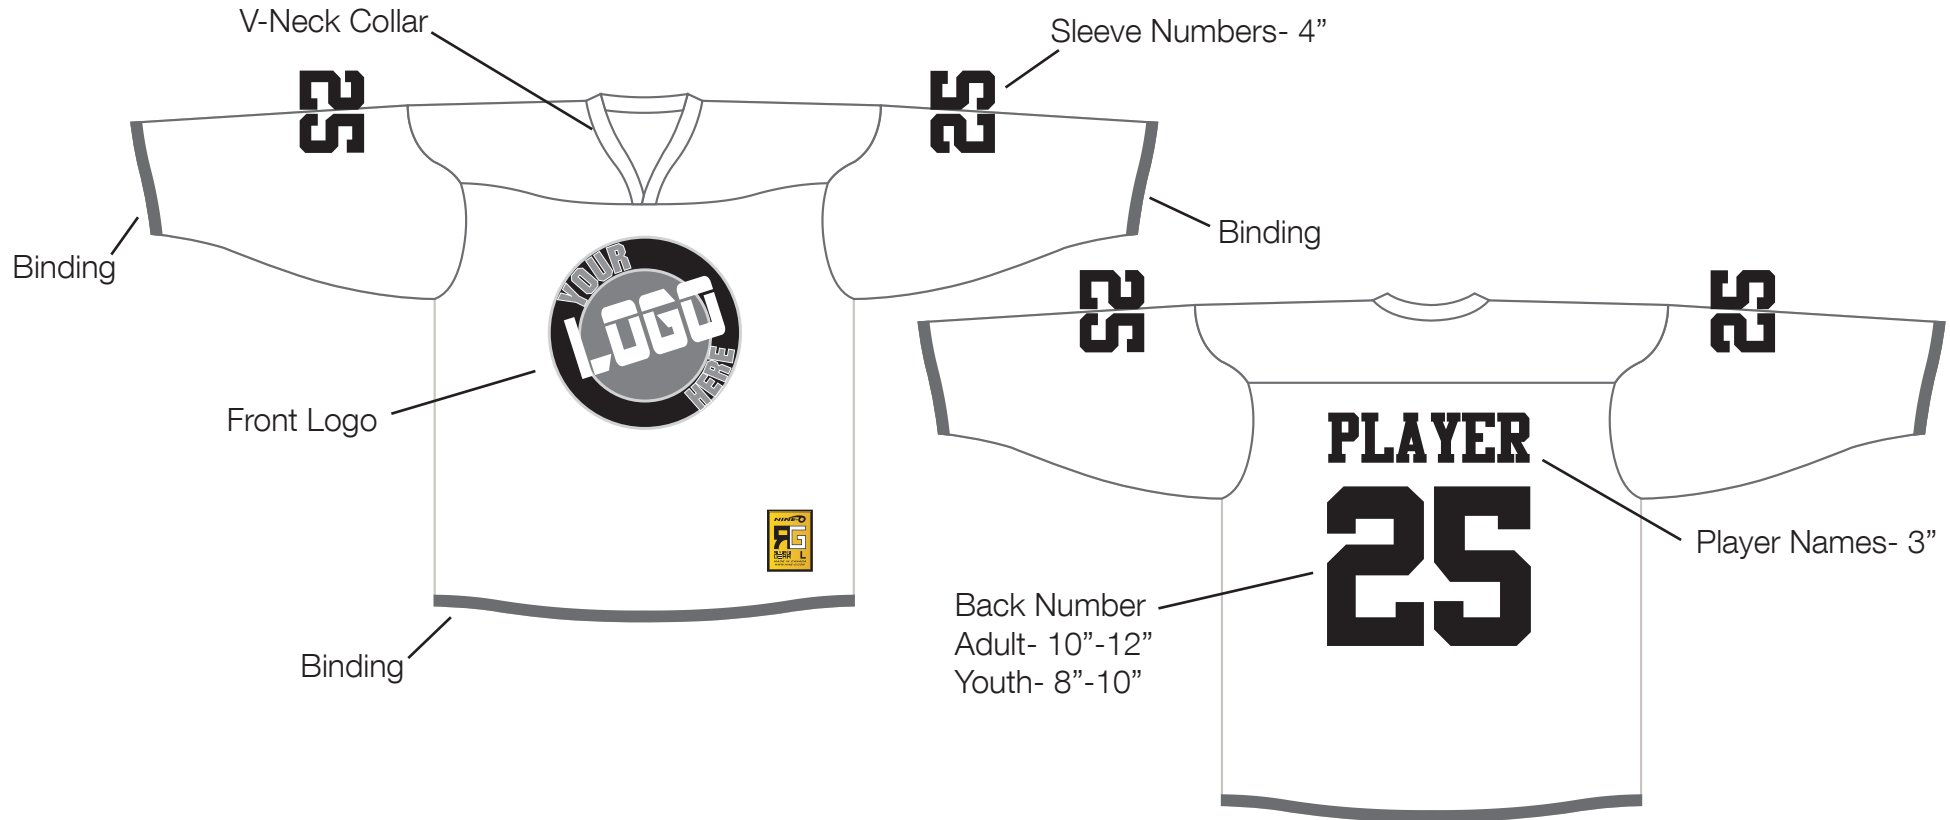

REVERSE GEAR JERSEY

HKJRG-CUST

Font and logo shown for example purposes only- submit your own logo, and choose any font (see Nine-O Standard Fonts for options). Jersey is fully sublimated, except for binding (see below for binding colour choices).

Available Sizes: Adult S-2XL / Adult Goalie S-2XL
Youth XS-XL / Youth Goalie XS-XL

Fabric:

REVERSE DOUBLE KNIT
100% Polyester
210 gsm
Durable
Non Pick and Pull Finish

Binding Colour Choices: